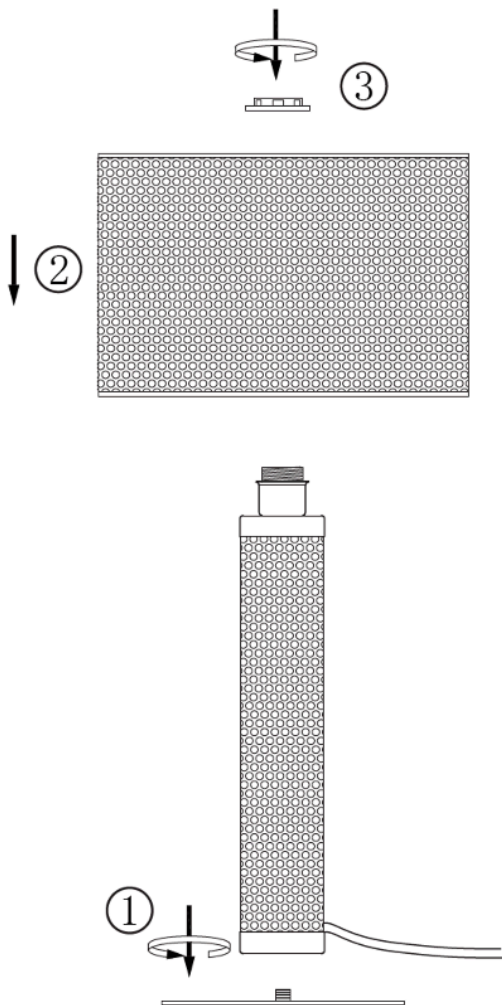

ASSEMBLY INSTRUCTIONS

BM52001/BM52002 SWEET MESH TABLE LAMP

Thank you for your purchase!

PRODUCT COMPONENTS:

- 1 X 01
- 2 X 01
- 3 X 01

CAUTION:
IF THE EXTERNAL FLEXIBLE CABLE OR CORD OF THIS LUMINAIRE IS DAMAGED, IT SHOULD BE REPLACED BY A QUALIFIED PERSON IN ORDER TO AVOID A HAZARD.