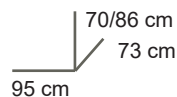

Equipped with a mattress 50x84 cm.

Five adjustable mattress heights : 43-46-49-52 and 55 cm  
Internal height: 31 cm.

#### Logistic information

HS code : 9403.2020

Colli 1 : 99x52x15H cm

Gross weight : 11,50 kg

Net weight : 8,70 kg

Cbm : 0,077

010162WL-CY