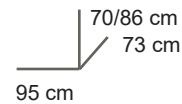

Equipped with a mattress 50x84 cm.

Five adjustable mattress heights : 43-46-49-52 and 55 cm  
Internal height: 31 cm.

#### Logistic information

HS code : 9403.2020

Colli 1 : 99x52x15H cm

Gross weight : 11,50 kg

Net weight : 8,70 kg

Cbm : 0,077

010162-CY