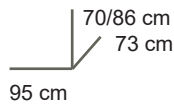

SIDE BY SIDE 010162-xx : product info

1. Materials

Aluminum, polyurethane foam and polyester.

2. Index

010162-10

Characteristics

Mobile multifunctional cradle lacquered dark gray with sheep upholstery.

The upholstery is removable and washable.

Side part removable for the co-sleeping mode.

Length of feet adjustable and equipped with wheels.

Equipped with a mattress 50x84 cm.

Five adjustable mattress heights : 43-46-49-52 and 55 cm
Internal height: 31 cm.

Safety

Complies with the standard EN 1130:2019 for cradles

Barcode

5414375194663

Logistic information

HS code : 9403.2020

Colli 1 : 99x52x15H cm

Gross weight : 11,50 kg

Net weight : 8,70 kg

Cbm : 0,077