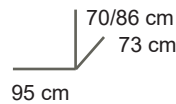

Equipped with a mattress 50x84 cm.

Five adjustable mattress heights : 43-46-49-52 and 55 cm  
Internal height: 31 cm.

#### Logistic information

HS code : 9403.2020

Colli 1 : 99x52x15H cm

Gross weight : 11,50 kg

Net weight : 8,70 kg

Cbm : 0,077

010162-11