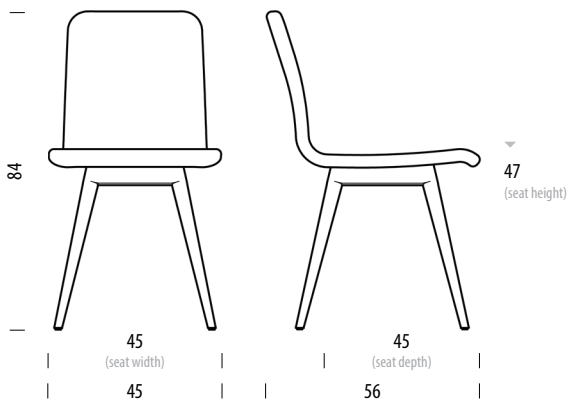

Dimensions (tolerances)

The dimensions shown are indicative, they may vary due to the natural properties of wood, season, or manufacturing processes. Deviations from the specified size may occur, usually no more than 1 cm.

For all additional inquiries regarding Ena Chair please feel free to [contact us](#).

Ena Chair

Base Solid oak, Seat Upholstered

Version: 7-1-2022

Basic info

Design	Salih Teskeredžić
Product size	W: 45, D: 56, H: 84
Packaging	W: 51,5, D: 66,5, H: 103
Volume	0,35 m ³
Net weight	5,7 kg
Gross weight	14,3 kg (2 pcs per packaging)

Item no. 069

Assembled product

Dimensions	Width	Depth	Height
Seat	45	45	47

Ena Chair

Available materials

Version: 7-1-2022

Base | Solid oak

Oiled
1015
White oil