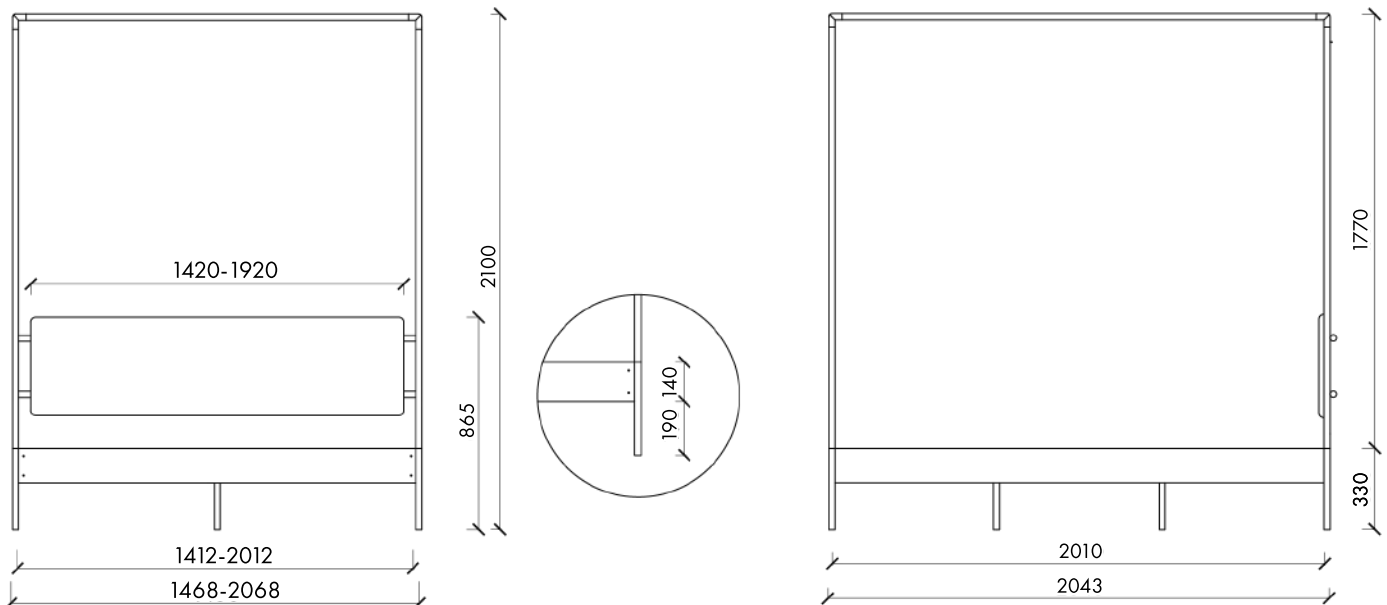

Dimensions:

H: 210 cm / W: 147 cm / D: 204.5 cm

Production: Made in Poland

Category: Beds & Night Stands

Dimensions (mm)

Materials:

Frame: steel

Headboard: upholstery

Finish:

Frame: powder coated steel

Headboard: fabric - 100% polyester

Additional information:

- special scratch resistant powder coating
- mattress not included, slats & headboard optional
- maximum height of the mattress: 30 cm
- maximum load: 300 kg
- headboards and slats can be purchased separately - contact our support team for details