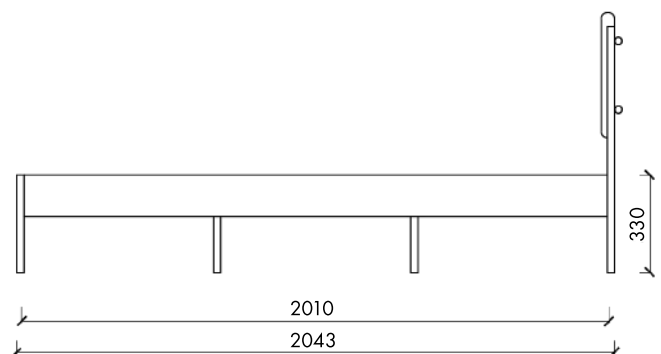

Designed by: noo.ma team / Anna Pietkun, Zuzanna Muszalska, Damian Goliński

Dimensions:

H: 33 cm (86.5 cm with headboard) / W: 147 cm
D: 204.5 cm

Production: Made in Poland

Category: Beds & Night Stands

Dimensions (mm)

Materials:

Frame: steel

Headboard: upholstery

Finish:

Frame: powder coated steel

Headboard: fabric - 100% polyester

Additional information:

- special scratch resistant powder coating
- mattress not included, slats & headboard optional
- maximum height of the mattress: 30 cm.
- maximum load: 300 kg
- headboards and slats can be purchased separately - contact our support team for details