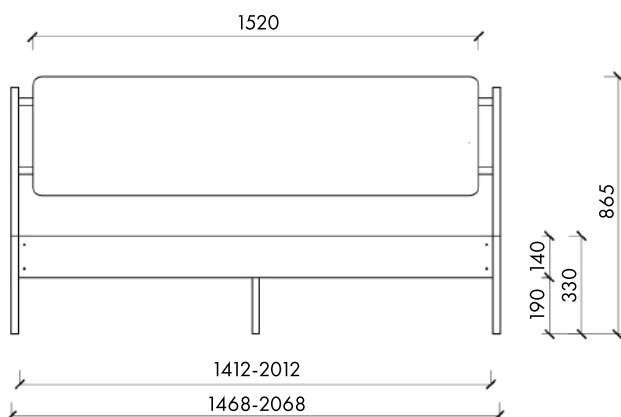

Designed by: noo.ma team / Anna Pietkun, Zuzanna Muszalska, Damian Goliński

Dimensions:

H: 33 cm (86.5 cm with headboard) / W: 147 cm
D: 204.5 cm

Production: Made in Poland

Category: Beds & Night Stands

Dimensions (mm)

Materials:

Frame: steel

Headboard: upholstery

Finish:

Frame: powder coated steel

Headboard: fabric - 100% polyester

Additional information:

- special scratch resistant powder coating
- mattress not included, slats & headboard optional
- maximum height of the mattress: 30 cm.
- maximum load: 300 kg
- headboards and slats can be purchased separately - contact our support team for details