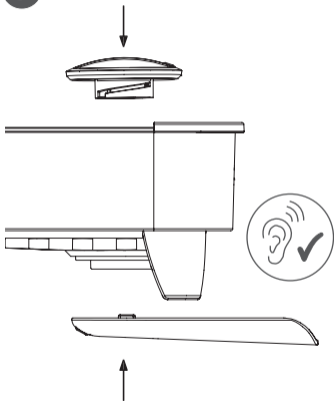

Joseph®  
**Joseph**

**Extend™**

Expandable dish rack  
with draining plug

Spout cleaning instructions

1

2

3

4