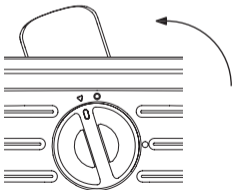

Joseph®  
**Joseph**

**Extend™**

Expandable dish rack  
with draining plug

Spout cleaning instructions

1

2

3

4