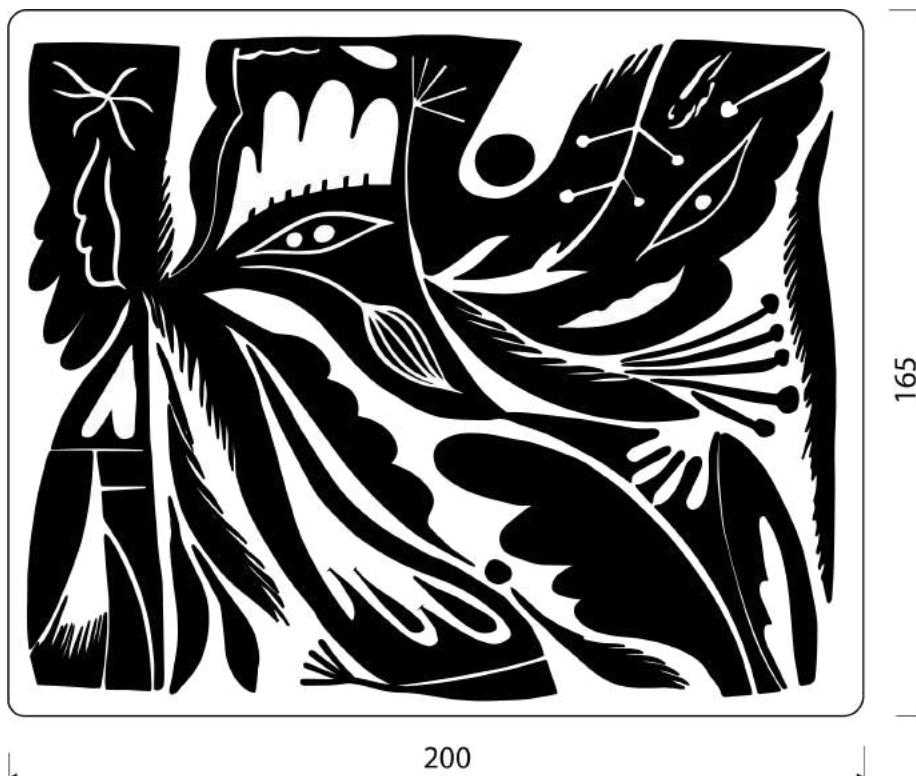

Available Colors

Blueberry Pie
-
SKU: ACC3021

Mellow Yellow
-
SKU: ACC3022

Light Grey
-
SKU: ACC3023

Product description

Meet Lino - a limited edition of throw, designed by Polish-French designer Sonia Dubois. The design draws its influence from Sonia's nature-inspired linocut art and unfolds the vast, imaginary world of the artist. Serving as an abstract herbarium, the Lino Throw lays the groundwork for a variety of shapes, textures, and layers, crafting an effortless play between flora and fauna. Its versatility allows for both outdoor and indoor use: as a sofa throw, beach blanket, or bed cover. The pleasant softness and spacious size provide everyday joy and comfort.

Designed by: Sonia Dubois

Dimensions:
W: 200 cm / D: 165 cm

Production: Made in Poland
Category: Textiles

Dimensions (mm)