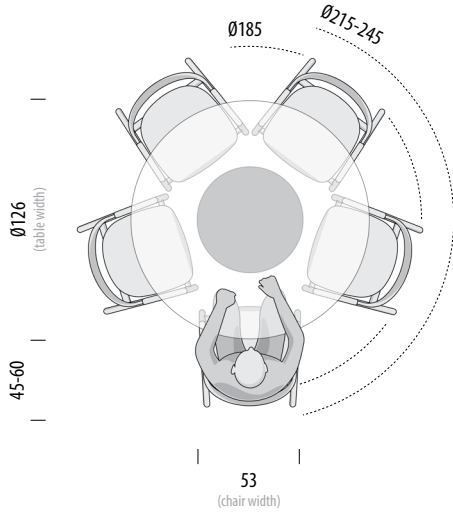

## Seating overview - Book Armchair

0cm 100 140 160 180 200 220 240

Scale: 1:40

Version: 1-6-2024

**Book Armchair**  
W: 62, D: 53, H: 83

5 chairs

Deepest chair fit area:  
Ø185 cm

Optimum seating area:  
Ø215-245 cm

# Mushroom Round Table Ø126

## Seating overview - Muna Chair

0cm 100 140 160 180 200 220 240

Scale: 1:40

Version: 1-6-2024

**Muna Chair**  
W: 53, D: 53, H: 75

5 chairs

Deepest chair fit area:  
Ø185 cm

Optimum seating area:  
Ø215-245 cm

**Muna Chair**  
W: 53, D: 53, H: 75

6 chairs

Deepest chair fit area:  
Ø200 cm

Optimum seating area:  
Ø215-245 cm