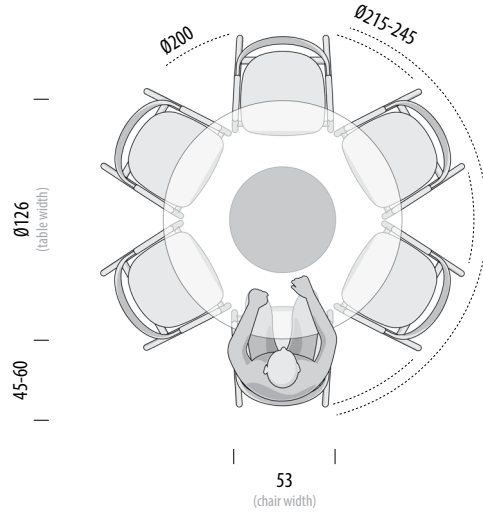

## Seating overview - Book Armchair

0cm 100 140 160 180 200 220 240

Scale: 1:40

Version: 1-6-2024

**Book Armchair**  
W: 62, D: 53, H: 83

5 chairs

Deepest chair fit area:  
Ø185 cm

Optimum seating area:  
Ø215-245 cm

# Mushroom Round Table Ø126

## Seating overview - Muna Chair

0cm 100 140 160 180 200 220 240

Scale: 1:40

Version: 1-6-2024

**Muna Chair**  
W: 53, D: 53, H: 75

5 chairs

Deepest chair fit area:  
Ø185 cm

Optimum seating area:  
Ø215-245 cm

**Muna Chair**  
W: 53, D: 53, H: 75

6 chairs

Deepest chair fit area:  
Ø200 cm

Optimum seating area:  
Ø215-245 cm