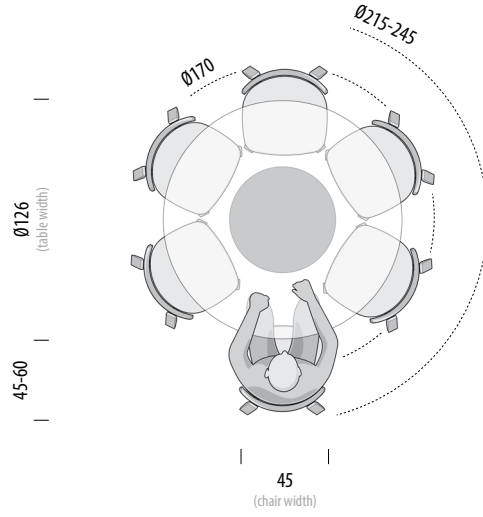

## Basic info

**Design** Mustafa Čohadžić

**Product size** W: Ø126, H: 75

**Package 1 - Plate** W: 133, D: 132,5, H: 6

**Package 2 - Base** W: 58, D: 58,5, H: 80

**Volume** 0,38 m<sup>3</sup>

**Net weight** 40,4 kg

## Seating overview - Nora Chair

0cm 100 140 160 180 200 220 240

Scale: 1:40

Version: 1-6-2024

**Nora Chair**  
W: 45, D: 47, H: 79

5 chairs

Deepest chair fit area:  
Ø155 cm

Optimum seating area:  
Ø215-245 cm

**Nora Chair**  
W: 45, D: 47, H: 79

6 chairs

Deepest chair fit area:  
Ø170 cm

Optimum seating area:  
Ø215-245 cm

## Seating overview - Fawn Chair

0cm 100 140 160 180 200 220 240

Scale: 1:40

Version: 1-6-2024

**Fawn Chair**  
W: 48, D: 48, H: 75

5 chairs

Deepest chair fit area:  
Ø175 cm

Optimum seating area:  
Ø215-245 cm