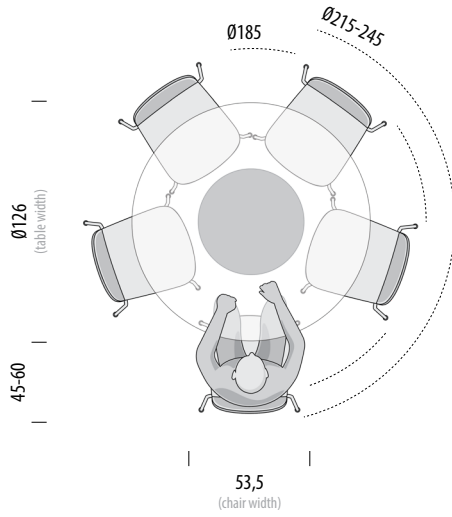

## Seating overview - Fawn Chair

0cm 100 140 160 180 200 220 240

Scale: 1:40

Version: 1-6-2024

**Fawn Chair**  
W: 48, D: 48, H: 75

5 chairs

Deepest chair fit area:  
Ø175 cm

Optimum seating area:  
Ø215-245 cm

**Fawn Chair**  
W: 48, D: 48, H: 75

6 chairs

Deepest chair fit area:  
Ø185 cm

Optimum seating area:  
Ø215-245 cm

## Seating overview - Book Side Chair

0cm 100 140 160 180 200 220 240

Scale: 1:40

Version: 1-6-2024

**Book Side Chair**  
W: 53,5, D: 51,5, H: 83

5 chairs

Deepest chair fit area:  
Ø185 cm

Optimum seating area:  
Ø215-245 cm

**Book Side Chair**  
W: 53,5, D: 51,5, H: 83

6 chairs

Deepest chair fit area:  
Ø205 cm

Optimum seating area:  
Ø215-245 cm