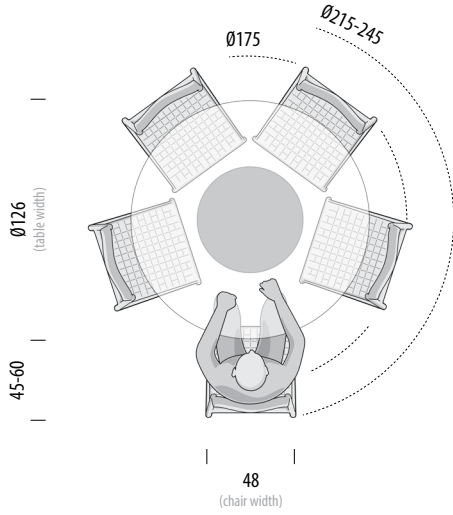

## Basic info

**Design** Mustafa Čohadžić

**Product size** W: Ø126, H: 75

**Package 1 - Plate** W: 133, D: 132,5, H: 6

**Package 2 - Base** W: 58, D: 58,5, H: 80

**Volume** 0,38 m<sup>3</sup>

**Net weight** 40,4 kg

**Nora Chair**  
W: 45, D: 47, H: 79

6 chairs

Deepest chair fit area:  
Ø170 cm

Optimum seating area:  
Ø215-245 cm

## Seating overview - Fawn Chair

0cm 100 140 160 180 200 220 240

Scale: 1:40

Version: 1-6-2024

**Fawn Chair**  
W: 48, D: 48, H: 75

5 chairs

Deepest chair fit area:  
Ø175 cm

Optimum seating area:  
Ø215-245 cm

**Fawn Chair**  
W: 48, D: 48, H: 75

6 chairs

Deepest chair fit area:  
Ø185 cm

Optimum seating area:  
Ø215-245 cm