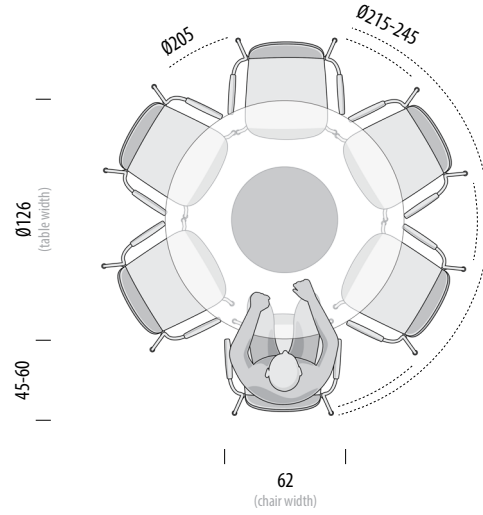

## Seating overview - Fawn Chair

0cm 100 140 160 180 200 220 240

Scale: 1:40

Version: 1-6-2024

**Fawn Chair**  
W: 48, D: 48, H: 75

5 chairs

Deepest chair fit area:  
Ø175 cm

Optimum seating area:  
Ø215-245 cm

**Fawn Chair**  
W: 48, D: 48, H: 75

6 chairs

Deepest chair fit area:  
Ø185 cm

Optimum seating area:  
Ø215-245 cm

## Seating overview - Book Armchair

0cm 100 140 160 180 200 220 240

Scale: 1:40

Version: 1-6-2024

**Book Armchair**  
W: 62, D: 53, H: 83

5 chairs

Deepest chair fit area:  
Ø185 cm

Optimum seating area:  
Ø215-245 cm

**Book Armchair**  
W: 62, D: 53, H: 83

6 chairs

Deepest chair fit area:  
Ø205 cm

Optimum seating area:  
Ø215-245 cm