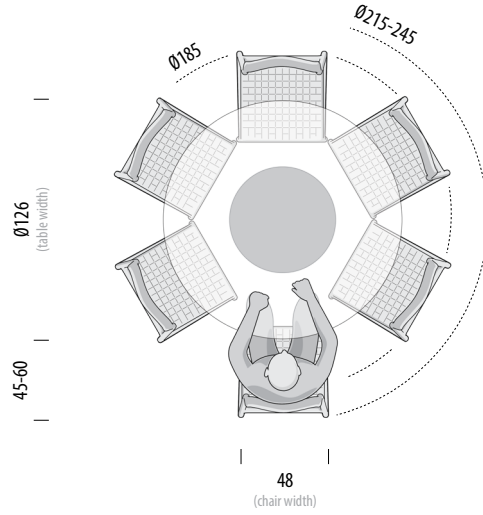

## Seating overview - Nora Chair

0cm 100 140 160 180 200 220 240

Scale: 1:40

Version: 1-6-2024

**Nora Chair**  
W: 45, D: 47, H: 79

5 chairs

Deepest chair fit area:  
Ø155 cm

Optimum seating area:  
Ø215-245 cm

**Nora Chair**  
W: 45, D: 47, H: 79

6 chairs

Deepest chair fit area:  
Ø170 cm

Optimum seating area:  
Ø215-245 cm

## Seating overview - Fawn Chair

0cm 100 140 160 180 200 220 240

Scale: 1:40

Version: 1-6-2024

**Fawn Chair**  
W: 48, D: 48, H: 75

5 chairs

Deepest chair fit area:  
Ø175 cm

Optimum seating area:  
Ø215-245 cm

**Fawn Chair**  
W: 48, D: 48, H: 75

6 chairs

Deepest chair fit area:  
Ø185 cm

Optimum seating area:  
Ø215-245 cm