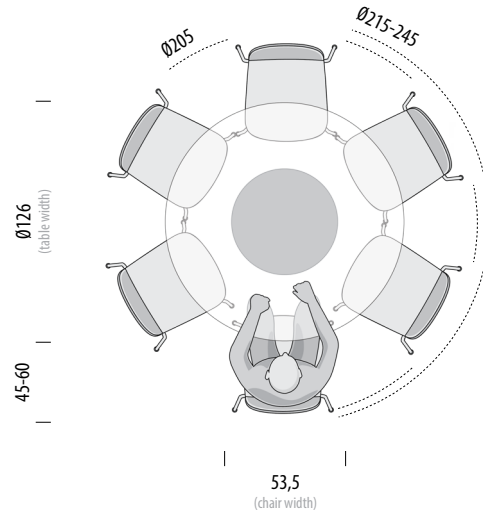

## Seating overview - Fawn Chair

0cm 100 140 160 180 200 220 240

Scale: 1:40

Version: 1-6-2024

**Fawn Chair**  
W: 48, D: 48, H: 75

5 chairs

Deepest chair fit area:  
Ø175 cm

Optimum seating area:  
Ø215-245 cm

**Fawn Chair**  
W: 48, D: 48, H: 75

6 chairs

Deepest chair fit area:  
Ø185 cm

Optimum seating area:  
Ø215-245 cm

## Seating overview - Book Side Chair

0cm 100 140 160 180 200 220 240

Scale: 1:40

Version: 1-6-2024

**Book Side Chair**  
W: 53,5, D: 51,5, H: 83

5 chairs

Deepest chair fit area:  
Ø185 cm

Optimum seating area:  
Ø215-245 cm

**Book Side Chair**  
W: 53,5, D: 51,5, H: 83

6 chairs

Deepest chair fit area:  
Ø205 cm

Optimum seating area:  
Ø215-245 cm