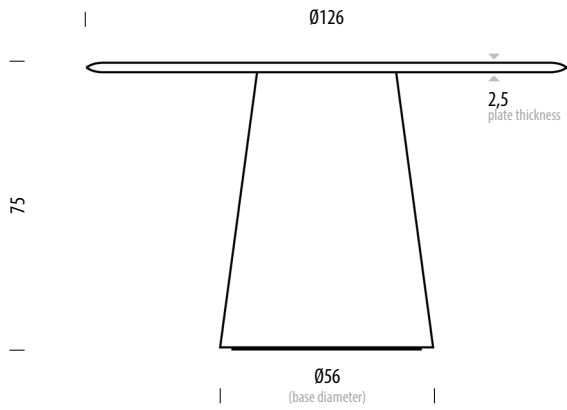

Mushroom Round Table Ø126

Base Solid oak, Plate Solid oak

Version: 1-6-2024

Basic info

Design Mustafa Čohadžić

Product size W: Ø126, H: 75

Package 1 - Plate W: 133, D: 132,5, H: 6

Package 2 - Base W: 58, D: 58,5, H: 80

Volume 0,38 m³

Net weight 40,4 kg

Gross weight 45,1 kg

Item no. 5A8

Assembly 15 min / 2 persons

Plate	Thickness (cm)
	2,5