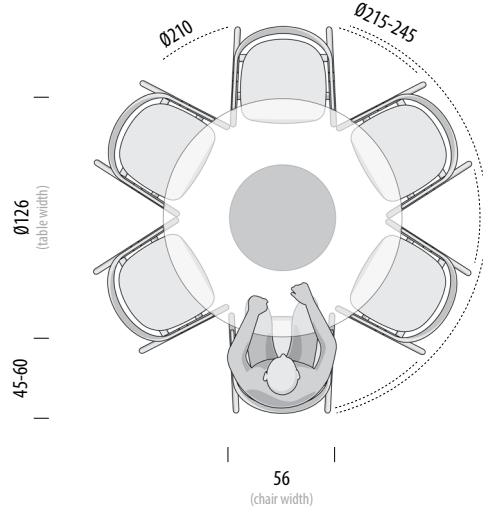

## Seating overview - Muna Chair

0cm 100 140 160 180 200 220 240

Scale: 1:40

Version: 1-6-2024

**Muna Chair**  
W: 53, D: 53, H: 75

5 chairs

Deepest chair fit area:  
Ø185 cm

Optimum seating area:  
Ø215-245 cm

**Muna Chair**  
W: 53, D: 53, H: 75

6 chairs

Deepest chair fit area:  
Ø200 cm

Optimum seating area:  
Ø215-245 cm

## Seating overview - Ava Chair

0cm 100 140 160 180 200 220 240

Scale: 1:40

Version: 1-6-2024

**Ava Chair**  
W: 56, D: 53, H: 77

5 chairs

Deepest chair fit area:  
Ø190 cm

Optimum seating area:  
Ø215-245 cm

**Ava Chair**  
W: 56, D: 53, H: 77

6 chairs

Deepest chair fit area:  
Ø210 cm

Optimum seating area:  
Ø215-245 cm