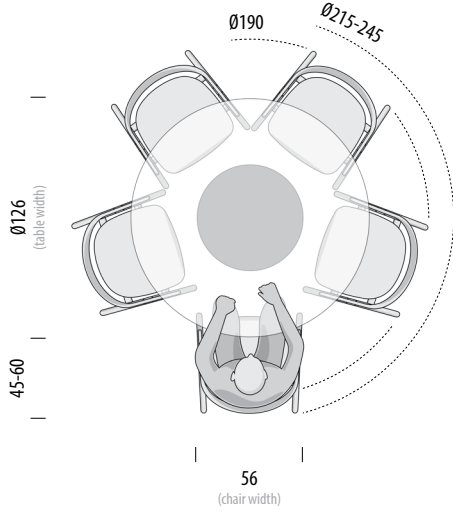

## Seating overview - Nora Chair

0cm 100 140 160 180 200 220 240

Scale: 1:40

Version: 1-6-2024

**Nora Chair**  
W: 45, D: 47, H: 79

5 chairs

Deepest chair fit area:  
Ø155 cm

Optimum seating area:  
Ø215-245 cm

## Seating overview - Muna Chair

0cm 100 140 160 180 200 220 240

Scale: 1:40

Version: 1-6-2024

**Muna Chair**  
W: 53, D: 53, H: 75

5 chairs

Deepest chair fit area:  
Ø185 cm

Optimum seating area:  
Ø215-245 cm

## Seating overview - Ava Chair

0cm 100 140 160 180 200 220 240

Scale: 1:40

Version: 1-6-2024

**Ava Chair**  
W: 56, D: 53, H: 77

5 chairs

Deepest chair fit area:  
Ø190 cm

Optimum seating area:  
Ø215-245 cm

**Ava Chair**  
W: 56, D: 53, H: 77

6 chairs

Deepest chair fit area:  
Ø210 cm

Optimum seating area:  
Ø215-245 cm