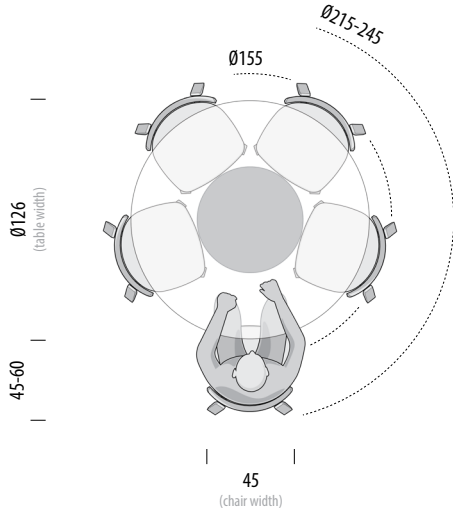

## Basic info

**Design** Mustafa Čohadžić

**Product size** W: Ø126, H: 75

**Package 1 - Plate** W: 133, D: 132,5, H: 6

**Package 2 - Base** W: 58, D: 58,5, H: 80

**Volume** 0,38 m<sup>3</sup>

**Net weight** 40,4 kg

## Seating overview - Nora Chair

0cm 100 140 160 180 200 220 240

Scale: 1:40

Version: 1-6-2024

**Nora Chair**  
W: 45, D: 47, H: 79

5 chairs

Deepest chair fit area:  
Ø155 cm

Optimum seating area:  
Ø215-245 cm

**Nora Chair**  
W: 45, D: 47, H: 79

6 chairs

Deepest chair fit area:  
Ø170 cm

Optimum seating area:  
Ø215-245 cm

## Seating overview - Fawn Chair

0cm 100 140 160 180 200 220 240

Scale: 1:40

Version: 1-6-2024

**Fawn Chair**  
W: 48, D: 48, H: 75

5 chairs

Deepest chair fit area:  
Ø175 cm

Optimum seating area:  
Ø215-245 cm