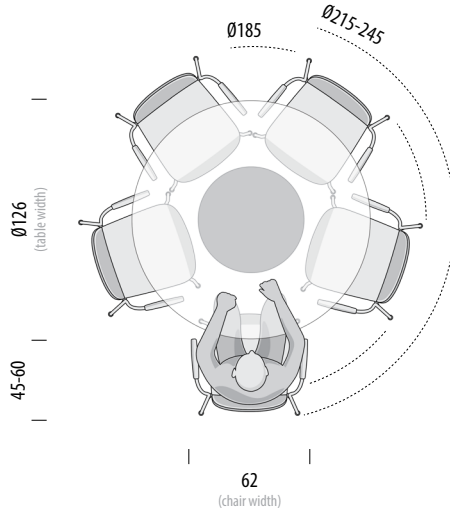

**Fawn Chair**  
W: 48, D: 48, H: 75

6 chairs

Deepest chair fit area:  
Ø185 cm

Optimum seating area:  
Ø215-245 cm

# Mushroom Round Table Ø126

## Seating overview - Book Armchair

0cm 100 140 160 180 200 220 240

Scale: 1:40

Version: 1-6-2024

**Book Armchair**  
W: 62, D: 53, H: 83

5 chairs

Deepest chair fit area:  
Ø185 cm

Optimum seating area:  
Ø215-245 cm

**Book Armchair**  
W: 62, D: 53, H: 83

6 chairs

Deepest chair fit area:  
Ø205 cm

Optimum seating area:  
Ø215-245 cm