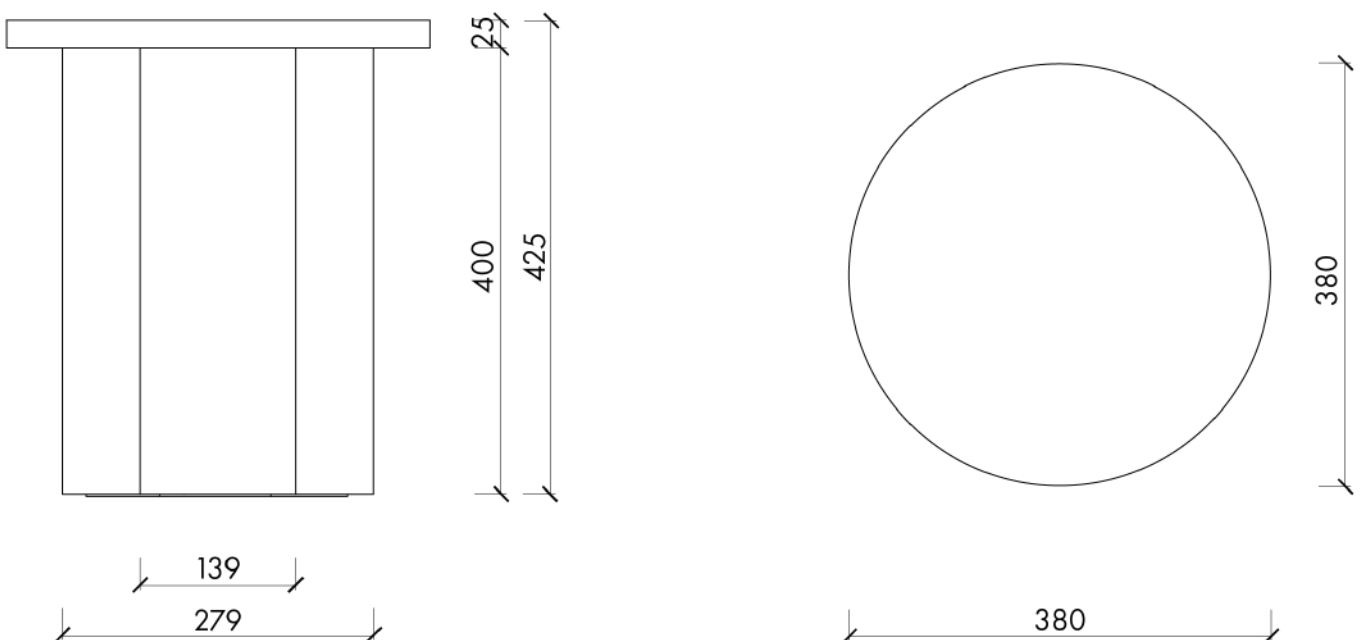

Dimensions:

H: 42.5 cm / W: 38 cm / D: 38 cm
Total weight: 5 kg

Production: Made in Poland

Category: Poufs

Dimensions (mm)

Materials:

Top: oak veneer/particle board
Frame: steel

Finish: