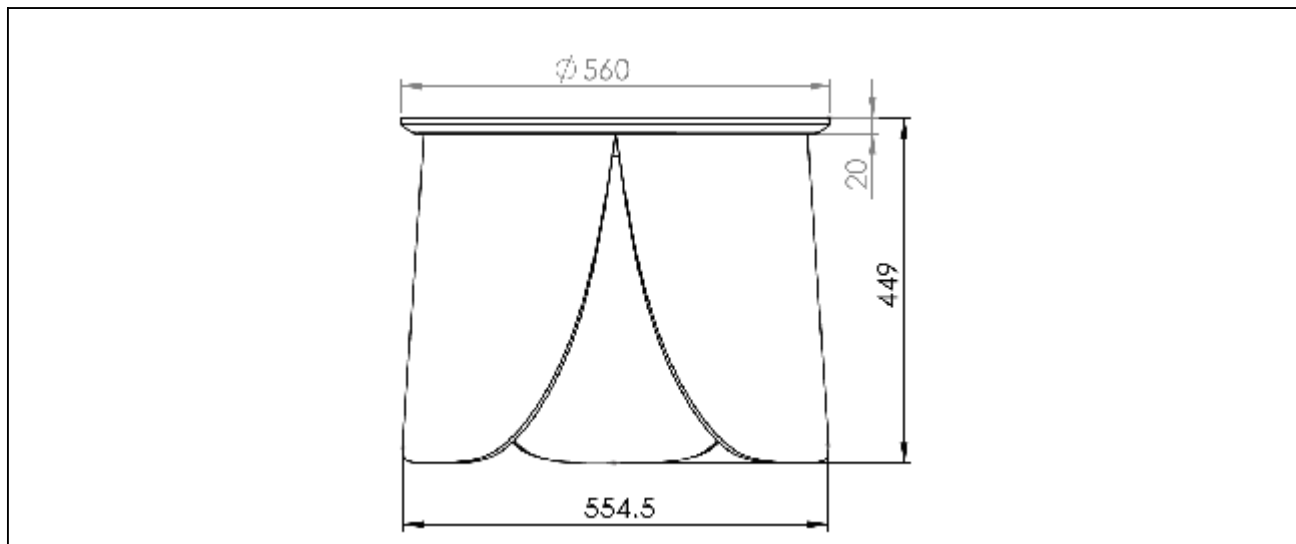

Bolia.com

new scandinavian design

Værkmestergade 11,1
8000 Aarhus C

PEYOTE Coffee Table D560

e-ggs design

Fittings.

A		 M6x35 = 9	B		= 1
---	---	---	---	---	-----

Dimensions.