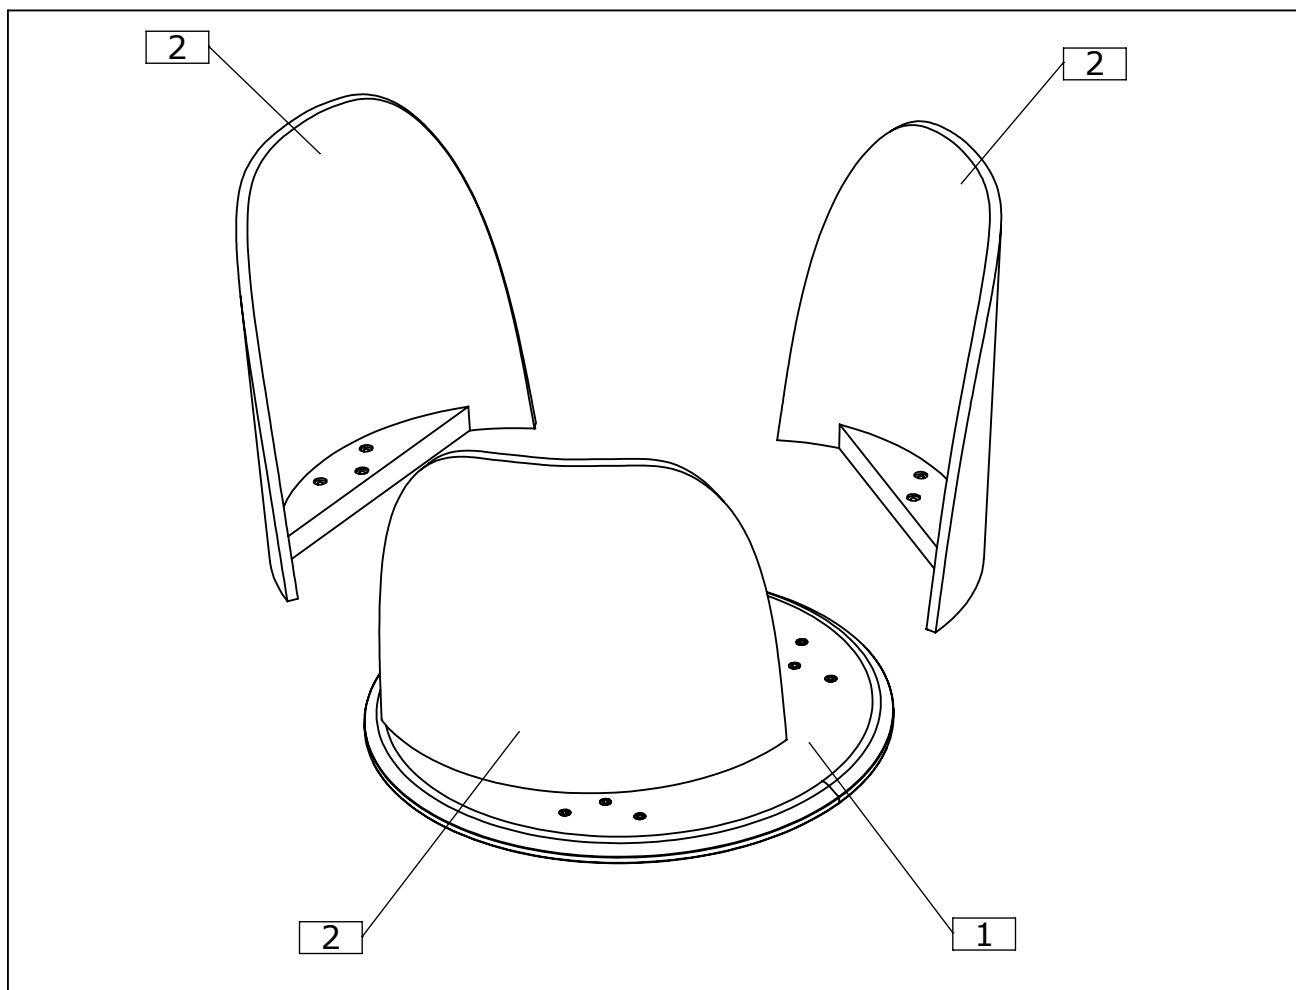

Fittings.

A		M6x35 = 9	B		= 1

Dimensions.

Contents.