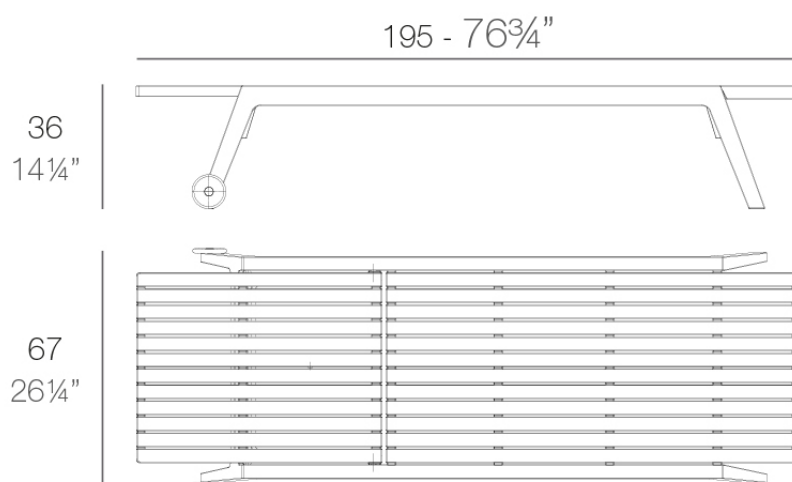

### Description

Made of injected polypropylene with fiber glass. Stackable. Available in several colors. Item suitable for indoor and outdoor use.

Weight: 18.49 Kg

SPRITZ Tumbona  
SPRITZ Sun Chaise