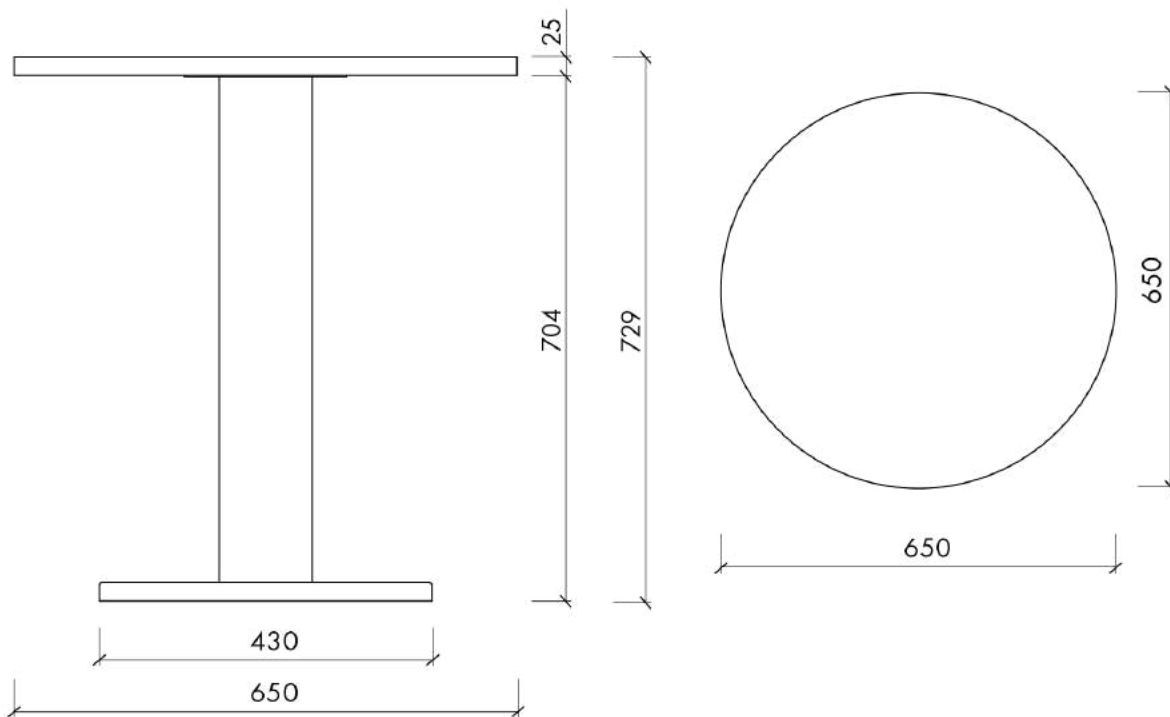

Designed by: noo.ma team / Anna Pietkun, Damian Goliński, Zuzanna Muszalska

Dimensions:

H: 73 cm / W: 80 cm / D: 80 cm

Total weight: 16 kg

Dimensions:

H: 73 cm / W: 65 cm / D: 65 cm

Total weight: 14.5 kg

Production: Made in Poland

Category: Dining Tables

Dimensions (mm)

Dimensions (mm)

Materials:

Top: oak veneer/particle board
Top black: laminate / particle board
Frame: steel

Finish:

Top: water-based transparent matt lacquer
Top black: black oak melamine
Frame: powder coated steel