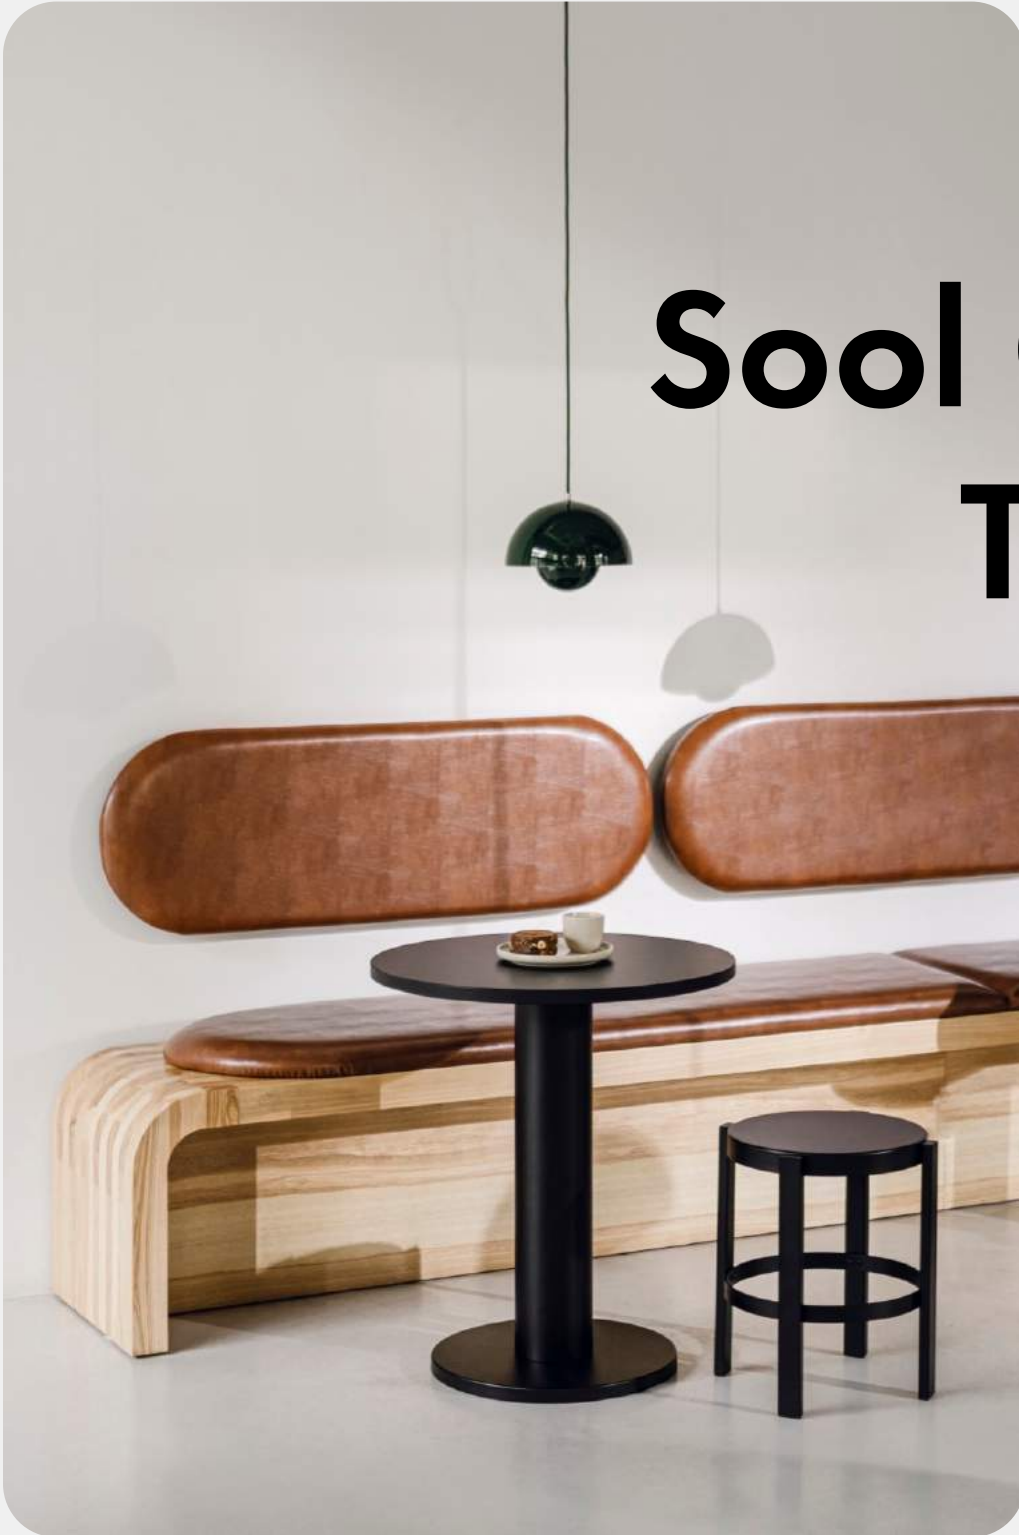

noo.ma

Sool Café Table

Product Fact Sheet

[Go to product page](#)

Available Colors

Sool Cafe Table - 80 cm

Black Oak - melamine
Vulcano Black

SKU: FUR4511.80

Oak
Vulcano Black

SKU: FUR4521.80

Oak
Piazza Beige

SKU: FUR4522.80

Sool Cafe Table - 65 cm

Black Oak - melamine
Vulcano Black

SKU: FUR4511.65

Oak
Vulcano Black

SKU: FUR4521.65

Oak
Piazza Beige

SKU: FUR4522.65

Product description

Introducing Sool Café Table - a compact round table crafted to give a neat look to dining areas and hospitality spaces of all styles. Its thin, pleasant to touch veneer top, is perfectly harmonized by the visual weight of the steel base, striking a perfect balance between minimalist elegance and homely charm.