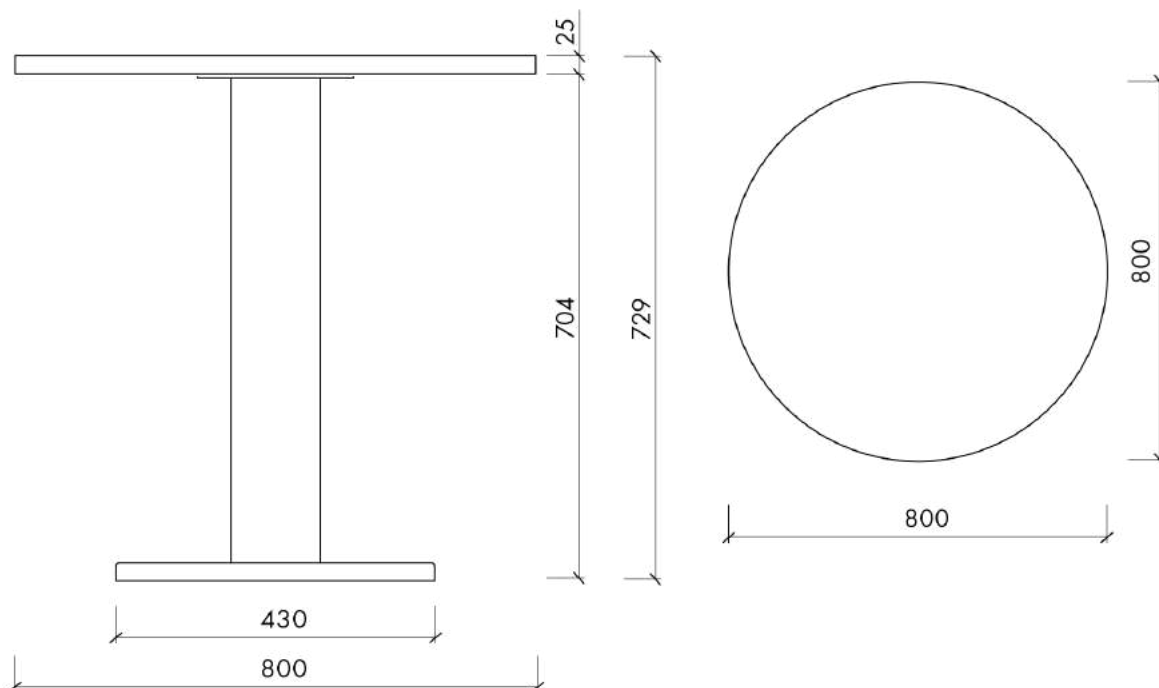

Designed by: noo.ma team / Anna Pietkun, Damian Goliński, Zuzanna Muszalska

Dimensions:

H: 73 cm / W: 80 cm / D: 80 cm

Total weight: 16 kg

Dimensions:

H: 73 cm / W: 65 cm / D: 65 cm

Total weight: 14.5 kg

Production: Made in Poland

Category: Dining Tables

Dimensions (mm)

Dimensions (mm)

Materials:

Top: oak veneer/particle board
Top black: laminate / particle board
Frame: steel

Finish:

Top: water-based transparent matt lacquer
Top black: black oak melamine
Frame: powder coated steel