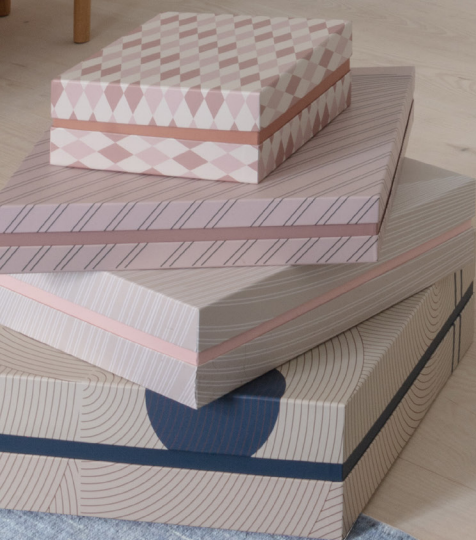

Tripod collection
recommendations

UIMAGE

Tripod floor
A

Tripod table
B

Tripod base
C

Materials: Aluminium
Recommended bulb: E27, max 15W LED

COMP. LAMPSHADES

VARIANTS