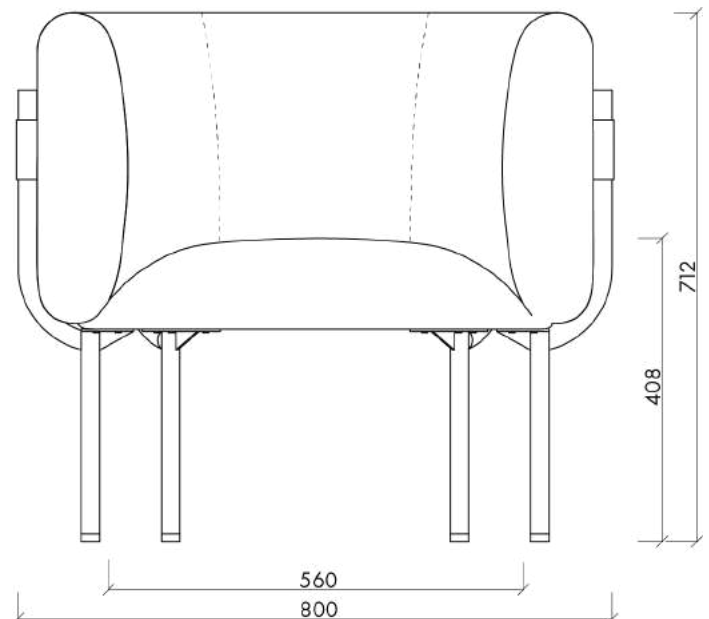

Available Colors

Universal Grey
-
SKU: FUR4531

Moss Green
-
SKU: FUR4532

Blueberry Pie
-
SKU: FUR4533

Product description

Introducing the Ubi Mini – a fresh take on the iconic Ubi armchair, similarly boasting comfort and contemporary chic. Crafted with modern minimalism in mind, this armchair blends a streamlined silhouette with vibrant colors of durable wool fabric. Its compact design is ideal for urban apartments, studios, or cosy corners, maximizing your living space without sacrificing style.

Designed by: noo.ma team / Anna Pietkun,
Damian Goliński

Dimensions:

H: 73.2 cm / W: 95.1 cm / D: 68 cm

Seat height: 42.7 cm

Backrest height: 30.5 cm

Seat depth: 51.5 cm

Total weight: 15 kg

Production: Made in Poland

Category: Armchairs

Dimensions (mm)