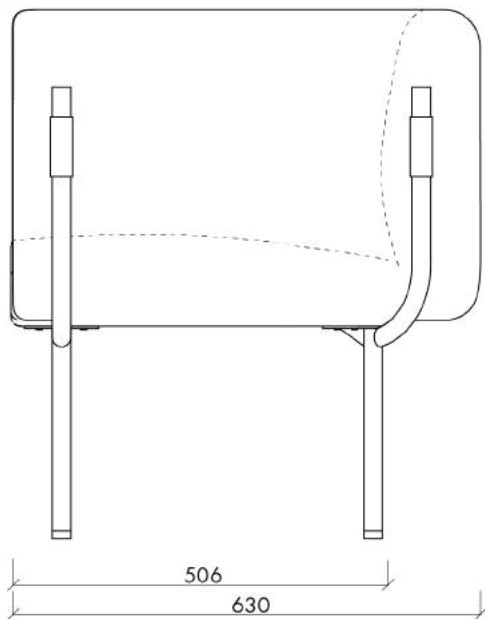

Available Colors

Universal Grey
-
SKU: FUR4531

Moss Green
-
SKU: FUR4532

Blueberry Pie
-
SKU: FUR4533

Product description

Introducing the Ubi Mini – a fresh take on the iconic Ubi armchair, similarly boasting comfort and contemporary chic. Crafted with modern minimalism in mind, this armchair blends a streamlined silhouette with vibrant colors of durable wool fabric. Its compact design is ideal for urban apartments, studios, or cosy corners, maximizing your living space without sacrificing style.

Designed by: noo.ma team / Anna Pietkun,
Damian Goliński

Dimensions:

H: 73.2 cm / W: 95.1 cm / D: 68 cm

Seat height: 42.7 cm

Backrest height: 30.5 cm

Seat depth: 51.5 cm

Total weight: 15 kg

Production: Made in Poland

Category: Armchairs

Dimensions (mm)