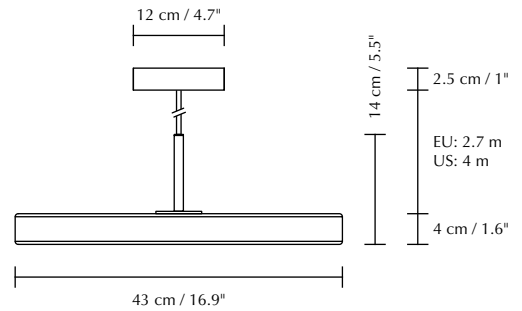

ASTERIA PLUS

Designed by Søren Ravn Christensen

Asteria Plus takes the classic Asteria pendant to new heights by offering a built-in dimmer and compatibility with track lighting, making it perfect for office or hospitality spaces.

At the intersection of design, technology, and craftsmanship, the Asteria Plus pendant embodies understated sophistication. Its sleek appearance and clean lines represent minimalistic beauty, while a built-in LED panel infuses the space with a soft and timeless illumination. With a hidden dimmer by the lamp's top, you can effortlessly adjust the light temperature to create the perfect atmosphere, whether it be for focused work or a relaxed ambience.

Find more info on our website umage.com

Medium

Mini

* For recommended external dimmers, go to umage.presscloud.com