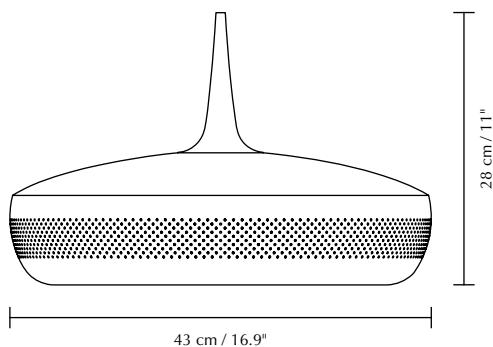

RECOMMENDED LIGHT SOURCE(S)

Reflective Idea	#4033

Colour variations

matt white

brushed copper

brushed brass

black

red earth

ochre

umber

slate

UMAGE