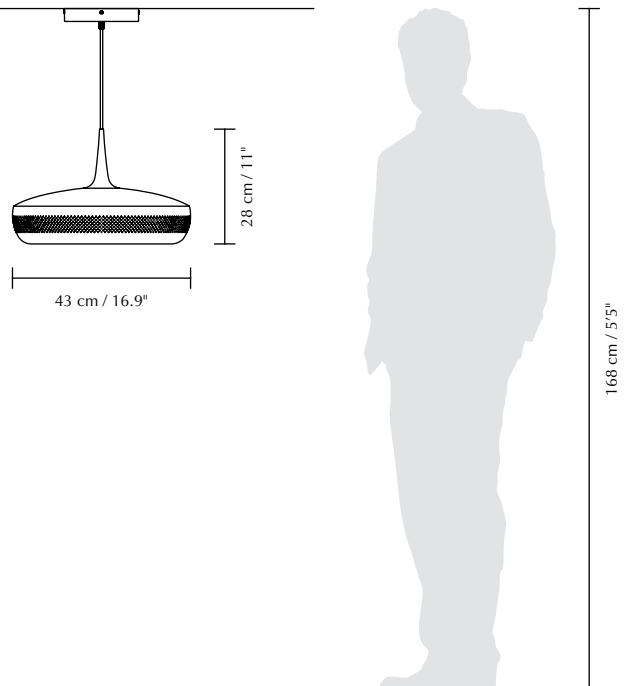

Built on the success gained by Clava – a small and stylish lampshade with retro hints, perfect for beautiful clusters – Clava Dine is its bigger sister that shares the same stunning design. With its exclusive and elegant look, Clava Dine will fit perfectly over the dining table or the coffee table, bringing a cosy and chic feeling. The lampshade is available in a variety of different carefully selected colors and will light up any home.

Find more info on our website umage.com