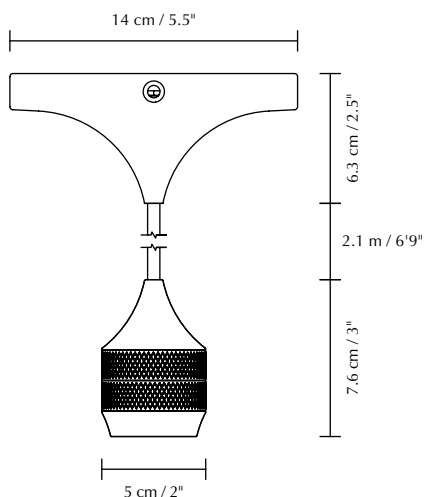

CORD SET PRO

Designed by Anders Klem

DIMENSIONS

Ø: 14 cm / 5.5"
H: 6.3 cm / 2.5"

MARKINGS, TESTS & CERTIFICATIONS

CE, UKCA (for indoor use), IP2X

MATERIAL

Aluminum and bakelite
Incl. 2.1 m / 6'9" cord

WEIGHT

400 g / 0.9 lb

WEIGHT INCL. PACKAGING

600 g / 1.3 lb

LIGHT SOURCE

E27 - max 15W LED (not included)
Max load capacity of 4 kg / 8.8 lb are allowed

PACKAGING DIMENSIONS (L x W x H)

16.4 x 16.5 x 10.1 cm / 6.46 x 6.5 x 4"

The Cord Set Pro consists of 2.1 meters of cord, a canopy and an E27 socket. With refined aluminium details in brushed brass, brushed steel, black or white, this cord set perfectly and elegantly holds your favourite lampshade.