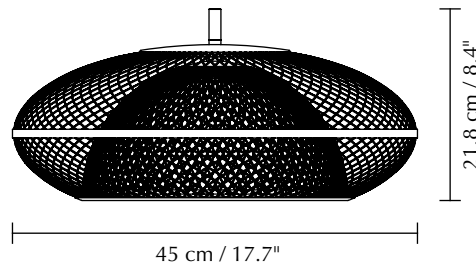

FARADAY

Designed by Jonas Søndergaard

Pendant lamp

DIMENSIONS

Ø: 45 cm / 17.7"
H: 21.8 cm / 8.4"

Ø: 60.4 cm / 23.8"
H: 26 cm / 10.2"

MATERIAL

Steel and glass

WEIGHT

Faraday medium: 1.6 kg / 3.5 lb
Faraday large: 2.1 kg / 4.6 lb

WEIGHT INCL. PACKAGING

Faraday medium: 3.7 kg / 8.2 lb
Faraday large: 5.7 kg / 12.6 lb

LIGHT SOURCE

E26 / E27 - max 15W LED (not included)

PACKAGING DIMENSIONS (L x W x H)

Medium: 48.8 x 48.8 x 23.6 cm / 19.2 x 19.2 x 9.3"
Large: 64.1 x 64.1 x 27.9 cm / 25.2 x 25.2 x 11"

ASSEMBLY TIME

10 min

MEDIA KIT

Photos and press material
Download at umage.presscloud.com

ORDERING INFORMATION

Faraday medium
Faraday large

#2196
#2197

Colour variations

brass

UMAGE

FARADAY

Designed by Jonas Søndergaard