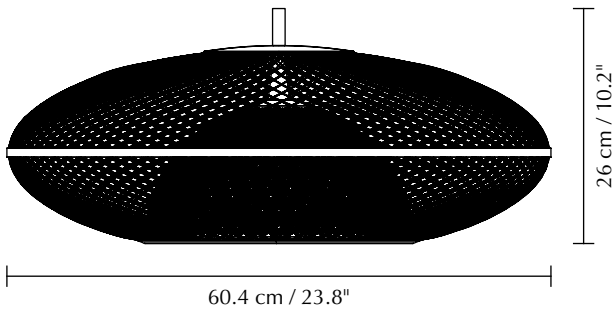

FARADAY

Designed by Jonas Søndergaard

Pendant lamp

DIMENSIONS

Ø: 45 cm / 17.7"
H: 21.8 cm / 8.4"

Ø: 60.4 cm / 23.8"
H: 26 cm / 10.2"

MATERIAL

Steel and glass

WEIGHT

Faraday medium: 1.6 kg / 3.5 lb
Faraday large: 2.1 kg / 4.6 lb

WEIGHT INCL. PACKAGING

Faraday medium: 3.7 kg / 8.2 lb
Faraday large: 5.7 kg / 12.6 lb

LIGHT SOURCE

E26 / E27 - max 15W LED (not included)

PACKAGING DIMENSIONS (L x W x H)

Medium: 48.8 x 48.8 x 23.6 cm / 19.2 x 19.2 x 9.3"
Large: 64.1 x 64.1 x 27.9 cm / 25.2 x 25.2 x 11"

ASSEMBLY TIME

10 min

MEDIA KIT

Photos and press material
Download at umage.presscloud.com

ORDERING INFORMATION

Faraday medium
Faraday large

#2196
#2197

Colour variations

brass

UMAGE

FARADAY

Designed by Jonas Søndergaard