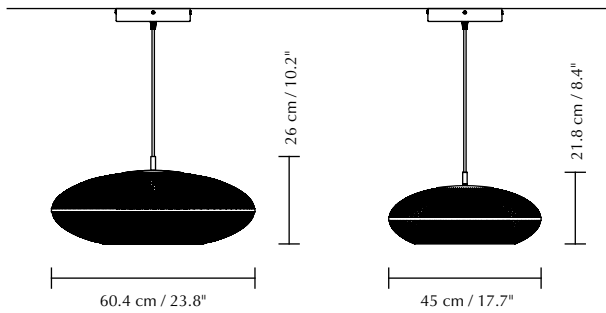

FARADAY

Designed by Jonas Søndergaard

Pendant lamp

DIMENSIONS

Ø: 45 cm / 17.7"
H: 21.8 cm / 8.4"

Ø: 60.4 cm / 23.8"
H: 26 cm / 10.2"

MATERIAL

Steel and glass

RECOMMENDED LIGHT SOURCE(S)

Petite Idea	EU #4169
-------------	----------

FARADAY

Designed by Jonas Søndergaard

Faraday large, brass

UMAGE

The specifications and dimensions are subject to change without notice. Document date: 30-09-2024 | info@umage.com | umage.com
Havnegade 29, DK-1058 Copenhagen K | +45 31 39 31 31 (tel) & 185 Wythe Ave 2FL, Brooklyn, NY 11249 | +1 646-790-7171 (tel)