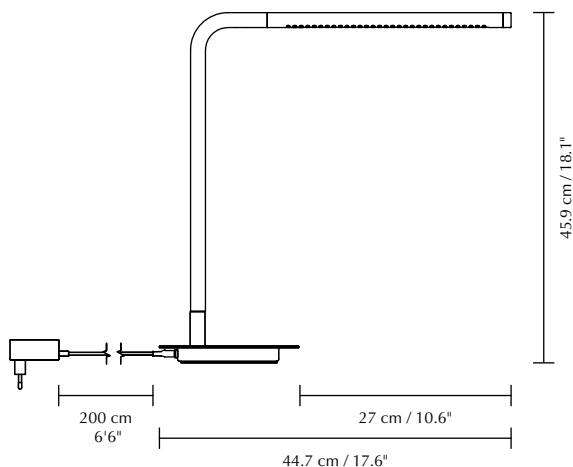

OMNI TABLE LAMP

Designed by Søren Ravn Christensen

Table lamp

DIMENSIONS

Ø: 17.7 cm / 12.2"
H: 45.9 cm / 18.1"

MARKINGS, TESTS & CERTIFICATIONS

CE, UKCA (for indoor use), IP2X

USB-port incl.

MATERIAL

Steel, aluminium, PP and PMMA
Incl. 2 m / 6'6" black cord

WARRANTY

10-year warranty against manufacturer defects

LIGHT SOURCE

9W LED panel built-in. 3000 K - 490 lumen CRI: 91
≥25000 H. Dimmable

PACKAGING DIMENSIONS (L x W x H)

9 x 21.4 x 48.9 cm / 3.5 x 8.4 x 19.3"

ASSEMBLY TIME

5 min

MEDIA KIT

Photos and press material
Download at umage.presscloud.com

ORDERING INFORMATION

Omni table lamp black	#2236
Omni table lamp brushed steel	#2237
Omni table lamp plated brass	#2238