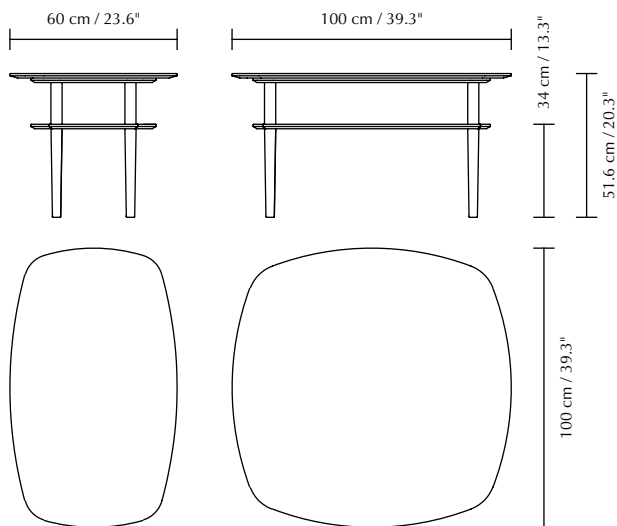

TOGETHER | COFFEE TABLE

Designed by Søren Ravn Christensen

DIMENSIONS (H x W x D)

Together sleek rectangle:

51.6 x 100 x 60 cm / 20.3 x 39.3 x 23.6"

Together smooth square:

51.6 x 100 x 100 cm / 20.3 x 39.3 x 20.5"

MATERIAL

Solid oak, oak veneered MDF and venetian cane

CONSTRUCTION

Legs: Solid oak. Legs attached with threaded rods.

Plate: Veneered surfaces and solid oak lipping, with clear coat wood finish.

WEIGHT

Together sleek rectangle: 20.5 kg / 45.2 lb

Together smooth square: 21.5 kg / 47.4 lb

WEIGHT INCL. PACKAGING

Together sleek rectangle: 26 kg / 57.3 lb

Together smooth square: 29 kg / 63.9 lb

PACKAGING DIMENSIONS (L x W x H)

Together sleek rectangle:

67.5 x 125 x 11 cm / 26.6 x 49.2 x 4.3"

Together smooth square:

107.5 x 107.5 x 11 cm / 42.3 x 42.3 x 4.3"

ASSEMBLY TIME

15 min

MEDIA KIT

Photos and press material

Download at umage.presscloud.com