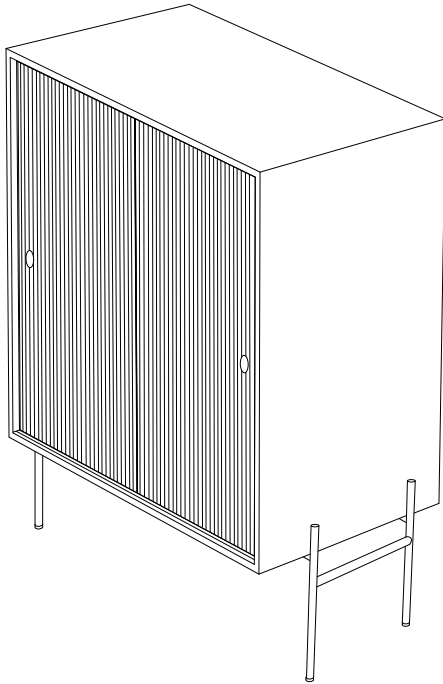

NO

Siffer viser rekkefølge for montering.

Contact info

Northern.no AS
Bygdøy allé 68
0265 Oslo
Norway

Phone: +47 40 00 70 37
Email: post@northern.no
Web: northern.no

Facebook: [Northern.no](https://www.facebook.com/Northern.no)
Instagram: [northern.no](https://www.instagram.com/northern.no)