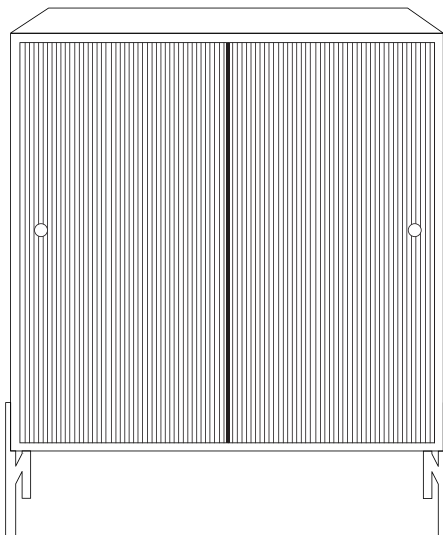

Hifive

Design by
Rudi Wulff

- ENG User manual
- D Gebrauchsanweisung
- F Mode D'emploi
- NO Bruksanvisning

Northern

Hifive glass cabinet floor 75 cm / 100 cm

Warnings

1. Indoor use only.
2. Be careful when unwrapping the product, not to damage the surface.
3. Use a clean and smooth underlay during the installation to avoid damages and scratches on the furniture and floor.
4. Make sure to tighten screws well during installation.
5. We recommend to fix all cabinets to the wall with correct screws and screwcaps. This is a safety measure to avoid the furniture from tipping over.
6. Do not sit on the furniture.
7. Do not place really heavy or sharp items directly on the surface.
8. Avoid placing your wooden furniture in direct sunlight, strong heat or humid environment as it may affect the colour of the wood.