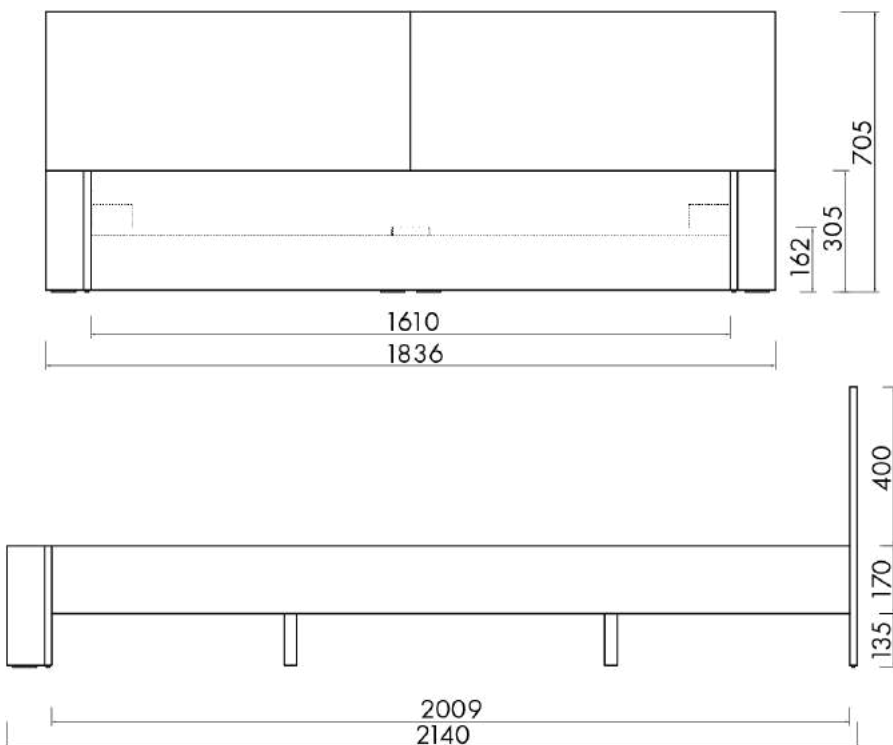

### Dimensions:

H: 30.5 cm (height with headboard: 70.5 cm)

W: 141/151/161/181/201 cm

D: 214 cm

**Production:** Made in Poland

**Category:** Beds & Night Stands

## Dimensions (mm)

**Materials:**

Frame outside: oak veneer/particle board

Frame inside: steel

**Finish:**

Frame outside: water-based transparent matt lacquer

Frame inside: powder coated steel

**Additional information:**