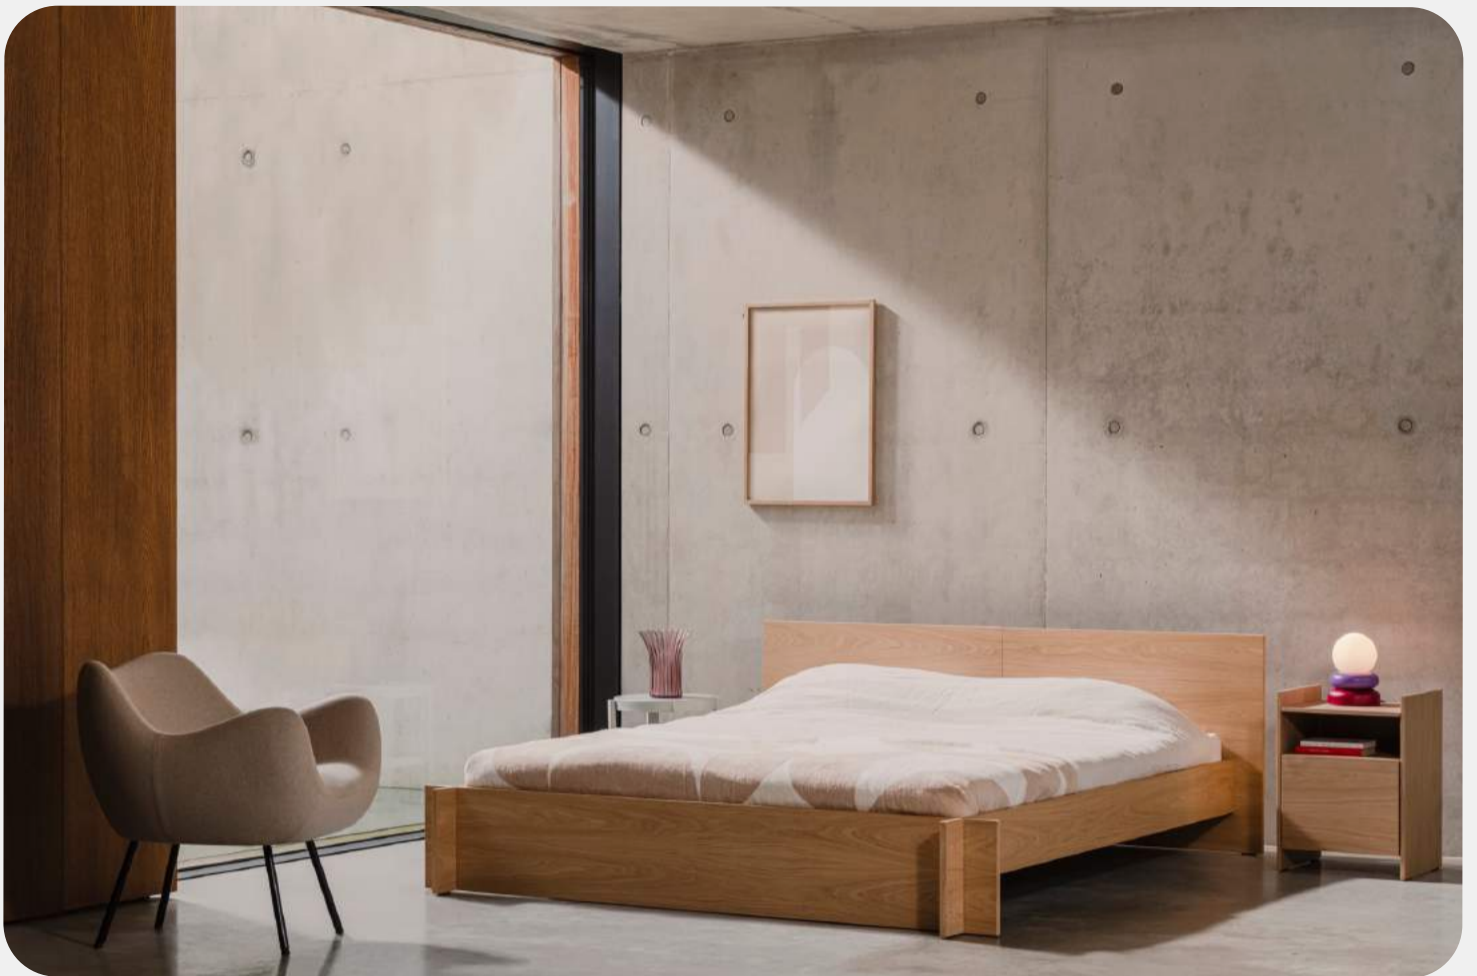

noo.ma

Valt Bed

Product Fact Sheet

[Go to product page](#)