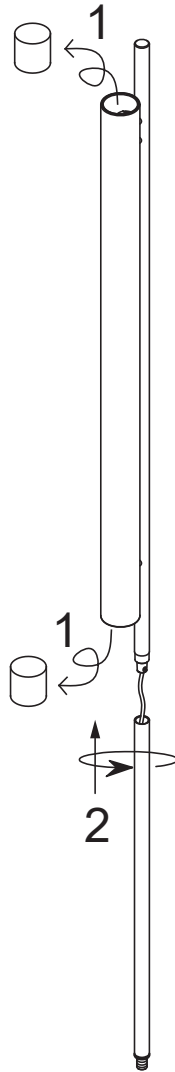

10 min

x1

x1

x1

x1

x1

x3

1

2

3

4

This product light contains a light sources of the energy efficiency CLASS "F".
Este producto contiene fuentes de luz de eficiencia energética CLASE "F".

THAT'S ALL FOLKS!

Share your style!

#KaveHome